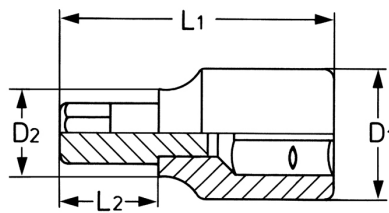

Screwdriver Socket for multi-spline socket screws XZN, 1/2",

M 10 - 53 mm

socket bodies: Chrome-Vanadium, CPP = chromium plated, fully polished, with ball retaining groove, bits: special steel, PH = phosphated

Details	
Code-No.	00050330583
M	M 10
L1 mm	53
L2 mm	13
D1 mm	22,5
D2 mm	18,0
Weight	80

Details

Packaging unit	10
EAN	4024089004151
Packaging	cardboard