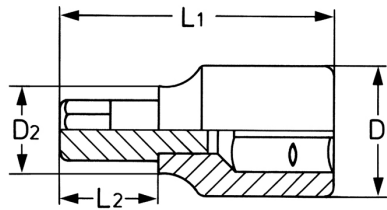

# Screwdriver Socket for multi-spline socket screws XZN, 1/2",

## M 10 - 53 mm

socket bodies: Chrome-Vanadium, CPP = chromium plated, fully polished, with ball retaining groove, bits: special steel, PH = phosphated

Details	
Code-No.	00050330583
M	M 10
L1 mm	53
L2 mm	13
D1 mm	22,5
D2 mm	18,0
Weight	80