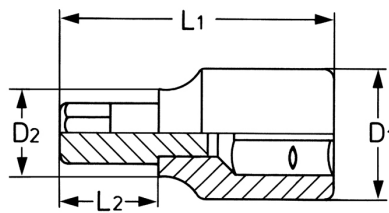

# Screwdriver Socket for multi-spline socket screws XZN, 1/2",

## M 8 - 100 mm

socket bodies: Chrome-Vanadium, CPP = chromium plated, fully polished, with ball retaining groove, bits: special steel, PH = phosphated

Details	
Code-No.	00050330483
M	M 8
L1 mm	100
L2 mm	60
D1 mm	22,5
D2 mm	16,0
Weight	90