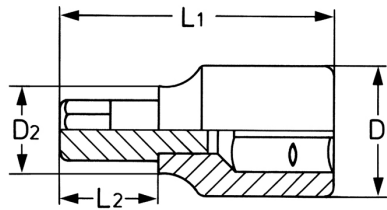

**Screwdriver Socket for multi-spline socket screws XZN, 1/2",
M 8 - 52 mm**

socket bodies: Chrome-Vanadium, CPP = chromium plated, fully polished, with ball retaining groove, bits: special steel, PH = phosphated

Details	
Code-No.	00050330383
M	M 8
L1 mm	53
L2 mm	13
D1 mm	22,5
D2 mm	16,0
Weight	70

Details

Packaging unit	10
EAN	4024089004137
Packaging	cardboard