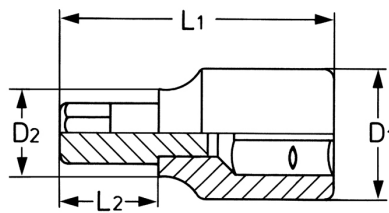

Screwdriver Socket for multi-spline socket screws XZN, 1/2",

M 8 - 52 mm

socket bodies: Chrome-Vanadium, CPP = chromium plated, fully polished, with ball retaining groove, bits: special steel, PH = phosphated

Details	
Code-No.	00050330383
M	M 8
L1 mm	53
L2 mm	13
D1 mm	22,5
D2 mm	16,0
Weight	70

Details

Packaging unit	10
EAN	4024089004137
Packaging	cardboard