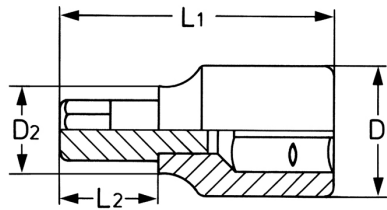

Screwdriver Socket for multi-spline socket screws XZN, 1/2", M 6 - 52 mm

socket bodies: Chrome-Vanadium, CPP = chromium plated, fully polished, with ball retaining groove, bits: special steel, PH = phosphated

Details	
Code-No.	00050330283
M	M 6
L1 mm	52
L2 mm	12
D1 mm	22,5
D2 mm	16,0
Weight	70

Details

Packaging unit	10
EAN	4024089004120
Packaging	cardboard