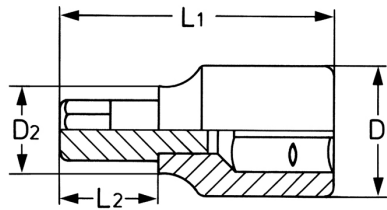

Screwdriver Socket for cross slot screws PHILLIPS-RECESS, 
 1/2", 4

socket bodies: Chrome-Vanadium, CPP = chromium plated, fully polished, with ball retaining groove, bits: special steel, PH = phosphated

Details	
Code-No.	00050320483
PH	4
L1 mm	56
L2 mm	16
D1 mm	22,5
D2 mm	18,0
Weight	75

Details

Packaging unit	10
EAN	4024089004106
Packaging	cardboard