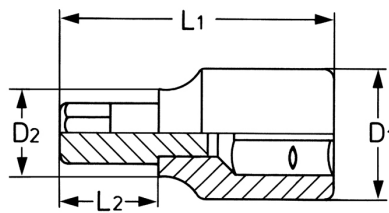

Screwdriver Socket for cross slot screws PHILLIPS-RECESS, 
 1/2", 4

socket bodies: Chrome-Vanadium, CPP = chromium plated, fully polished, with ball retaining groove, bits: special steel, PH = phosphated

Details	
Code-No.	00050320483
PH	4
L1 mm	56
L2 mm	16
D1 mm	22,5
D2 mm	18,0
Weight	75

Details

Packaging unit	10
EAN	4024089004106
Packaging	cardboard