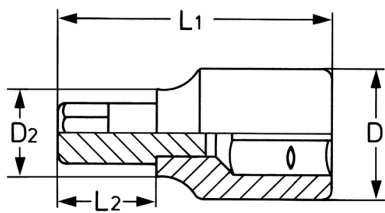

Screwdriver Socket for cross slot screws PHILLIPS-RECESS, 
 1/2", 2

socket bodies: Chrome-Vanadium, CPP = chromium plated, fully polished, with ball retaining groove, bits: special steel, PH = phosphated

Details	
Code-No.	00050320283
PH	2
L1 mm	56
L2 mm	16
D1 mm	22,5
D2 mm	16,0
Weight	70

Details

Packaging unit	10
EAN	4024089004083
Packaging	cardboard