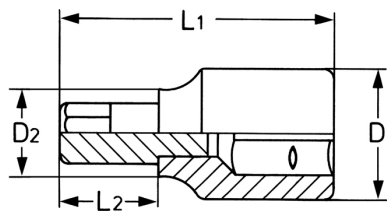

Screwdriver Socket for cross slot screws PHILLIPS-RECESS, 
 1/2", 2

socket bodies: Chrome-Vanadium, CPP = chromium plated, fully polished, with ball retaining groove, bits: special steel, PH = phosphated

Details	
Code-No.	00050320283
PH	2
L1 mm	56
L2 mm	16
D1 mm	22,5
D2 mm	16,0
Weight	70

Details

Packaging unit	10
EAN	4024089004083
Packaging	cardboard