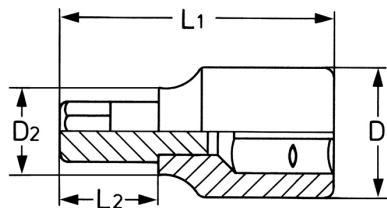

Screwdriver Socket for hexagon socket screws, 1/2", AF-3/4" 

DIN 7422/ISO 1174, socket bodies: Chrome-Vanadium, CPP = chromium plated, fully polished, with ball retaining groove, bits: special steel, PH = phosphated

Details	
Code-No.	00050315083
6Kt inside AF	3/4
L1 mm	60
L2 mm	20
D1 mm	24,0
D2 mm	30,0
Weight	185
Packaging unit	10

**Details**

EAN	4024089004076
-----	---------------

Packaging	cardboard
-----------	-----------