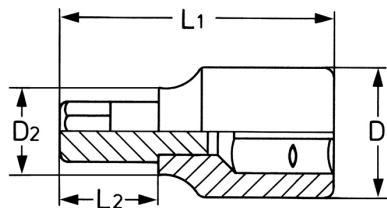

Screwdriver Socket for hexagon socket screws, 1/2", AF-3/4" 

DIN 7422/ISO 1174, socket bodies: Chrome-Vanadium, CPP = chromium plated, fully polished, with ball retaining groove, bits: special steel, PH = phosphated

| Details | |
|----------------|-------------|
| Code-No. | 00050315083 |
| 6Kt inside AF | 3/4 |
| L1 mm | 60 |
| L2 mm | 20 |
| D1 mm | 24,0 |
| D2 mm | 30,0 |
| Weight | 185 |
| Packaging unit | 10 |