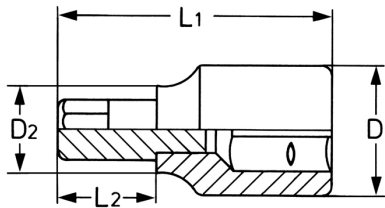

Screwdriver Socket for hexagon socket screws, 1/2", AF-3/4" 

DIN 7422/ISO 1174, socket bodies: Chrome-Vanadium, CPP = chromium plated, fully polished, with ball retaining groove, bits: special steel, PH = phosphated

Details	
Code-No.	00050315083
6Kt inside AF	3/4
L1 mm	60
L2 mm	20
D1 mm	24,0
D2 mm	30,0
Weight	185
Packaging unit	10

**Details**

EAN	4024089004076
-----	---------------

Packaging	cardboard
-----------	-----------