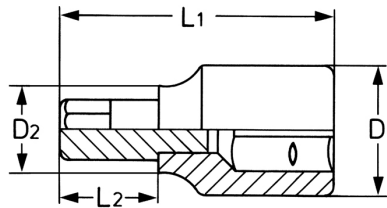

Screwdriver Socket for hexagon socket screws, 1/2", AF-1/2" 

DIN 7422/ISO 1174, socket bodies: Chrome-Vanadium, CPP = chromium plated, fully polished, with ball retaining groove, bits: special steel, PH = phosphated

Details	
Code-No.	00050314283
6Kt inside AF	1/2
L1 mm	52
L2 mm	12
D1 mm	22,5
D2 mm	25,0
Weight	115
Packaging unit	10

Details

EAN	4024089004052
Packaging	cardboard