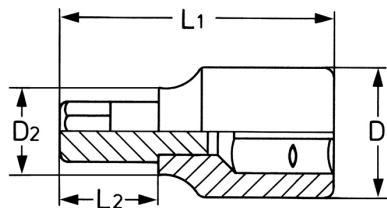

Screwdriver Socket for hexagon socket screws, 1/2", AF-1/2" 

DIN 7422/ISO 1174, socket bodies: Chrome-Vanadium, CPP = chromium plated, fully polished, with ball retaining groove, bits: special steel, PH = phosphated

Details	
Code-No.	00050314283
6Kt inside AF	1/2
L1 mm	52
L2 mm	12
D1 mm	22,5
D2 mm	25,0
Weight	115
Packaging unit	10

**Details**

EAN	4024089004052
Packaging	cardboard