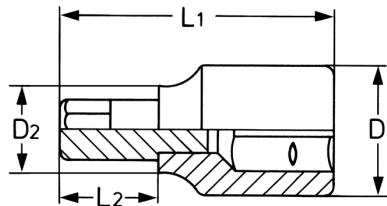

Screwdriver Socket for hexagon socket screws, 1/2", AF-1/2" 

DIN 7422/ISO 1174, socket bodies: Chrome-Vanadium, CPP = chromium plated, fully polished, with ball retaining groove, bits: special steel, PH = phosphated

Details	
Code-No.	00050314283
6Kt inside AF	1/2
L1 mm	52
L2 mm	12
D1 mm	22,5
D2 mm	25,0
Weight	115
Packaging unit	10

Details

EAN	4024089004052
Packaging	cardboard