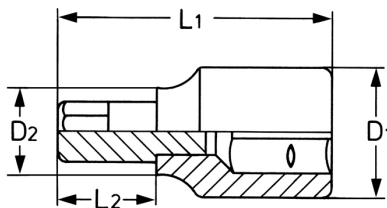

Screwdriver Socket for hexagon socket screws, 1/2", AF-1/2" 

DIN 7422/ISO 1174, socket bodies: Chrome-Vanadium, CPP = chromium plated, fully polished, with ball retaining groove, bits: special steel, PH = phosphated

Details	
Code-No.	00050314283
6Kt inside AF	1/2
L1 mm	52
L2 mm	12
D1 mm	22,5
D2 mm	25,0
Weight	115
Packaging unit	10

Details

EAN	4024089004052
-----	---------------

Packaging	cardboard
-----------	-----------