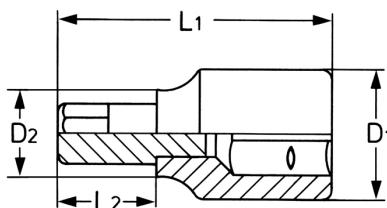

Screwdriver Socket for hexagon socket screws, 1/2", AF-3/8" 

DIN 7422/ISO 1174, socket bodies: Chrome-Vanadium, CPP = chromium plated, fully polished, with ball retaining groove, bits: special steel, PH = phosphated

Details	
Code-No.	00050313883
6Kt inside AF	3/8
L1 mm	52
L2 mm	12
D1 mm	22,5
D2 mm	18,0
Weight	80
Packaging unit	10

Details

EAN	4024089004038
-----	---------------

Packaging	cardboard
-----------	-----------