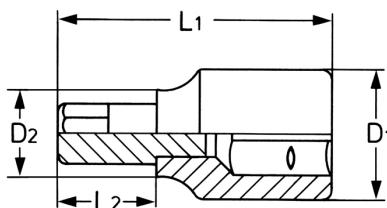

Screwdriver Socket for hexagon socket screws, 1/2", AF-1/4" 

DIN 7422/ISO 1174, socket bodies: Chrome-Vanadium, CPP = chromium plated, fully polished, with ball retaining groove, bits: special steel, PH = phosphated

Details	
Code-No.	00050313483
6Kt inside AF	1/4
L1 mm	52
L2 mm	12
D1 mm	22,5
D2 mm	16,0
Weight	70
Packaging unit	10

**Details**

EAN	4024089004014
-----	---------------

Packaging	cardboard
-----------	-----------