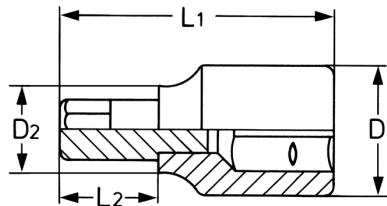

Screwdriver Socket for hexagon socket screws, 1/2", AF-1/4" 

DIN 7422/ISO 1174, socket bodies: Chrome-Vanadium, CPP = chromium plated, fully polished, with ball retaining groove, bits: special steel, PH = phosphated

Details	
Code-No.	00050313483
6Kt inside AF	1/4
L1 mm	52
L2 mm	12
D1 mm	22,5
D2 mm	16,0
Weight	70
Packaging unit	10

Details

EAN	4024089004014
Packaging	cardboard