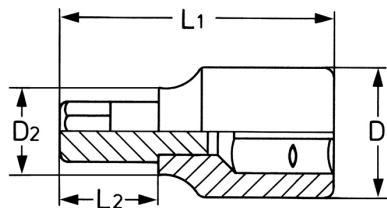

Screwdriver Socket for hexagon socket screws, 1/2", AF-1/4" 

DIN 7422/ISO 1174, socket bodies: Chrome-Vanadium, CPP = chromium plated, fully polished, with ball retaining groove, bits: special steel, PH = phosphated

Details	
Code-No.	00050313483
6Kt inside AF	1/4
L1 mm	52
L2 mm	12
D1 mm	22,5
D2 mm	16,0
Weight	70
Packaging unit	10