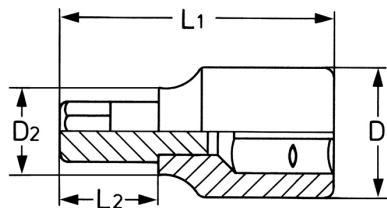

Screwdriver Socket for hexagon socket screws, 1/2", AF-1/4" 

DIN 7422/ISO 1174, socket bodies: Chrome-Vanadium, CPP = chromium plated, fully polished, with ball retaining groove, bits: special steel, PH = phosphated

Details	
Code-No.	00050313483
6Kt inside AF	1/4
L1 mm	52
L2 mm	12
D1 mm	22,5
D2 mm	16,0
Weight	70
Packaging unit	10

**Details**

EAN	4024089004014
-----	---------------

Packaging	cardboard
-----------	-----------