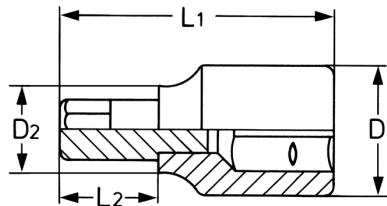

Screwdriver Socket for hexagon socket screws, 1/2", AF-3/16 

DIN 7422/ISO 1174, socket bodies: Chrome-Vanadium, CPP = chromium plated, fully polished, with ball retaining groove, bits: special steel, PH = phosphated

Details	
Code-No.	00050313283
6Kt inside AF	3/16
L1 mm	52
L2 mm	12
D1 mm	22,5
D2 mm	16,0
Weight	68
Packaging unit	10

Details

EAN	4024089004007
-----	---------------

Packaging	cardboard
-----------	-----------