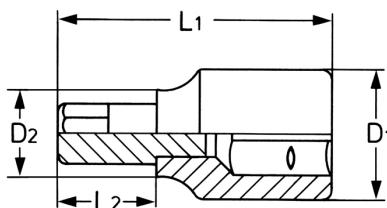

Screwdriver Socket for hexagon socket screws, 1/2", AF-3/16 

DIN 7422/ISO 1174, socket bodies: Chrome-Vanadium, CPP = chromium plated, fully polished, with ball retaining groove, bits: special steel, PH = phosphated

Details	
Code-No.	00050313283
6Kt inside AF	3/16
L1 mm	52
L2 mm	12
D1 mm	22,5
D2 mm	16,0
Weight	68
Packaging unit	10

**Details**

EAN	4024089004007
Packaging	cardboard