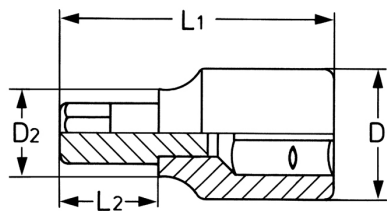

Screwdriver Socket for hexagon socket screws, 1/2", 7 mm - 120 mm

DIN 7422/ISO 1174, socket bodies: Chrome-Vanadium, CPP = chromium plated, fully polished, with ball retaining groove, bits: special steel, PH = phosphated

Details	
Code-No.	00050312383
6Kt inside mm	7
L1 mm	120
L2 mm	80
D1 mm	22,5
D2 mm	16,0
Weight	100

Details

Packaging unit	10
EAN	4024089396973
Packaging	cardboard