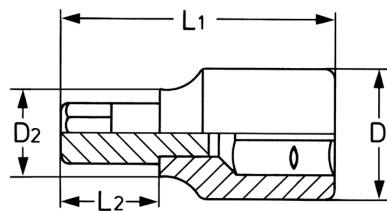

Screwdriver Socket for hexagon socket screws, 1/2", 7 mm - 120 mm

DIN 7422/ISO 1174, socket bodies: Chrome-Vanadium, CPP = chromium plated, fully polished, with ball retaining groove, bits: special steel, PH = phosphated

Details	
Code-No.	00050312383
6Kt inside mm	7
L1 mm	120
L2 mm	80
D1 mm	22,5
D2 mm	16,0
Weight	100

Details

Packaging unit	10
EAN	4024089396973
Packaging	cardboard