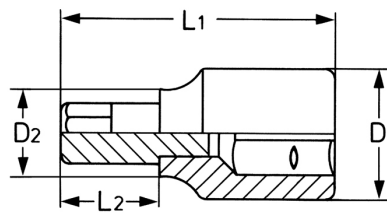

Screwdriver Socket for hexagon socket screws, 1/2", 6 mm - 120 mm

DIN 7422/ISO 1174, socket bodies: Chrome-Vanadium, CPP = chromium plated, fully polished, with ball retaining groove, bits: special steel, PH = phosphated

Details	
Code-No.	00050312283
6Kt inside mm	6
L1 mm	120
L2 mm	80
D1 mm	22,5
D2 mm	16,0
Weight	100

Details

Packaging unit	10
EAN	4024089396966
Packaging	cardboard