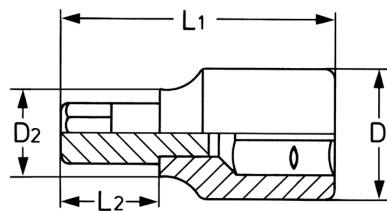

Screwdriver Socket for hexagon socket screws, 1/2", 6 mm - 120 mm

DIN 7422/ISO 1174, socket bodies: Chrome-Vanadium, CPP = chromium plated, fully polished, with ball retaining groove, bits: special steel, PH = phosphated

Details	
Code-No.	00050312283
6Kt inside mm	6
L1 mm	120
L2 mm	80
D1 mm	22,5
D2 mm	16,0
Weight	100

Details

Packaging unit	10
EAN	4024089396966
Packaging	cardboard