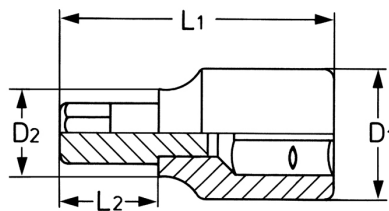

Screwdriver Socket for hexagon socket screws, 1/2", 5 mm - 120 mm

DIN 7422/ISO 1174, socket bodies: Chrome-Vanadium, CPP = chromium plated, fully polished, with ball retaining groove, bits: special steel, PH = phosphated

Details	
Code-No.	00050312183
6Kt inside mm	5
L1 mm	120
L2 mm	80
D1 mm	22,5
D2 mm	16,0
Weight	80

Details

Packaging unit	10
EAN	4024089396959
Packaging	cardboard