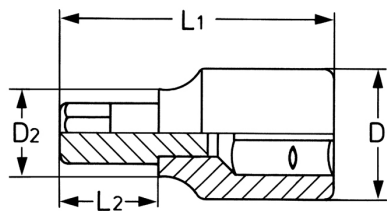

Screwdriver Socket for hexagon socket screws, 1/2", 5 mm - 120 mm

DIN 7422/ISO 1174, socket bodies: Chrome-Vanadium, CPP = chromium plated, fully polished, with ball retaining groove, bits: special steel, PH = phosphated

Details	
Code-No.	00050312183
6Kt inside mm	5
L1 mm	120
L2 mm	80
D1 mm	22,5
D2 mm	16,0
Weight	80

Details

Packaging unit	10
EAN	4024089396959
Packaging	cardboard