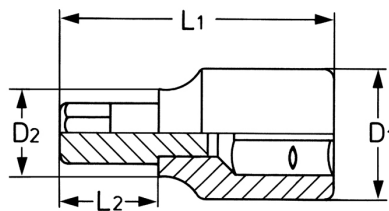

Screwdriver Socket for hexagon socket screws, 1/2", 6 mm - 160 mm

DIN 7422/ISO 1174, socket bodies: Chrome-Vanadium, CPP = chromium plated, fully polished, with ball retaining groove, bits: special steel, PH = phosphated

Details	
Code-No.	00050311683
6Kt inside mm	6
L1 mm	160
L2 mm	120
D1 mm	22,5
D2 mm	15,0
Weight	93

Details

Packaging unit	10
EAN	4024089003987
Packaging	cardboard