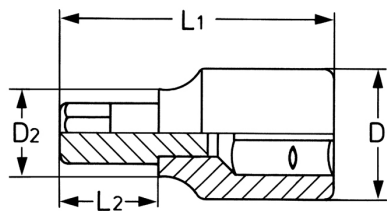

Screwdriver Socket for hexagon socket screws, 1/2", 6 mm - 160 mm

DIN 7422/ISO 1174, socket bodies: Chrome-Vanadium, CPP = chromium plated, fully polished, with ball retaining groove, bits: special steel, PH = phosphated

Details	
Code-No.	00050311683
6Kt inside mm	6
L1 mm	160
L2 mm	120
D1 mm	22,5
D2 mm	15,0
Weight	93

Details

Packaging unit	10
EAN	4024089003987
Packaging	cardboard