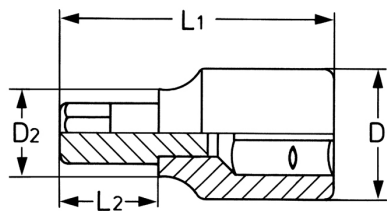

Screwdriver Socket for hexagon socket screws, 1/2", 6 mm - 137 mm

DIN 7422/ISO 1174, socket bodies: Chrome-Vanadium, CPP = chromium plated, fully polished, with ball retaining groove, bits: special steel, PH = phosphated

Details	
Code-No.	00050311583
6Kt inside mm	6
L1 mm	137
L2 mm	97
D1 mm	22,5
D2 mm	15,0
Weight	87

**Details**

Packaging unit	10
EAN	4024089003970
Packaging	cardboard