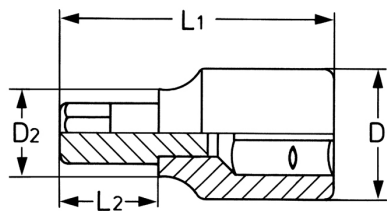

Screwdriver Socket for hexagon socket screws, 1/2", 6 mm - 137 mm

DIN 7422/ISO 1174, socket bodies: Chrome-Vanadium, CPP = chromium plated, fully polished, with ball retaining groove, bits: special steel, PH = phosphated

Details	
Code-No.	00050311583
6Kt inside mm	6
L1 mm	137
L2 mm	97
D1 mm	22,5
D2 mm	15,0
Weight	87

Details

Packaging unit	10
EAN	4024089003970
Packaging	cardboard