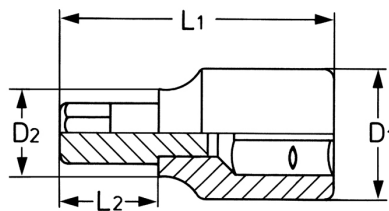

Screwdriver Socket for hexagon socket screws, 1/2", 5 mm - 180 mm

DIN 7422/ISO 1174, socket bodies: Chrome-Vanadium, CPP = chromium plated, fully polished, with ball retaining groove, bits: special steel, PH = phosphated

Details	
Code-No.	00050311483
6Kt inside mm	5
L1 mm	180
L2 mm	140
D1 mm	22,5
D2 mm	15,0
Weight	96

Details

Packaging unit	10
EAN	4024089003963
Packaging	cardboard