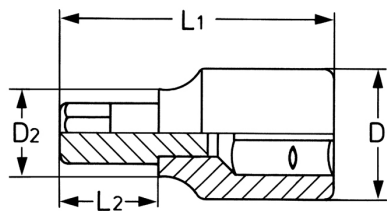

Screwdriver Socket for hexagon socket screws, 1/2", 5 mm - 180 mm

DIN 7422/ISO 1174, socket bodies: Chrome-Vanadium, CPP = chromium plated, fully polished, with ball retaining groove, bits: special steel, PH = phosphated

Details	
Code-No.	00050311483
6Kt inside mm	5
L1 mm	180
L2 mm	140
D1 mm	22,5
D2 mm	15,0
Weight	96

Details

Packaging unit	10
EAN	4024089003963
Packaging	cardboard