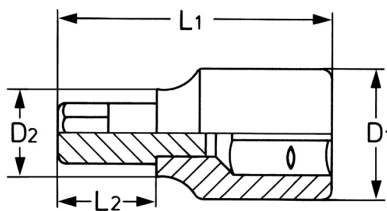

Screwdriver Socket for hexagon socket screws, 1/2", 7 mm - 100 mm

DIN 7422/ISO 1174, socket bodies: Chrome-Vanadium, CPP = chromium plated, fully polished, with ball retaining groove, bits: special steel, PH = phosphated

| Details | |
|---------------|-------------|
| Code-No. | 00050311383 |
| 6Kt inside mm | 7 |
| L1 mm | 100 |
| L2 mm | 60 |
| D1 mm | 22,5 |
| D2 mm | 15,0 |
| Weight | 89 |

Details

| | |
|----------------|---------------|
| Packaging unit | 10 |
| EAN | 4024089003956 |
| Packaging | cardboard |