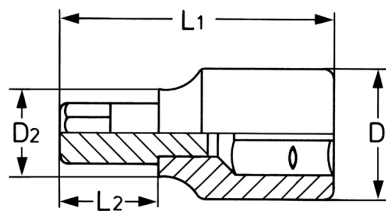

Screwdriver Socket for hexagon socket screws, 1/2", 7 mm - 100 mm

DIN 7422/ISO 1174, socket bodies: Chrome-Vanadium, CPP = chromium plated, fully polished, with ball retaining groove, bits: special steel, PH = phosphated

Details	
Code-No.	00050311383
6Kt inside mm	7
L1 mm	100
L2 mm	60
D1 mm	22,5
D2 mm	15,0
Weight	89

Details

Packaging unit	10
EAN	4024089003956
Packaging	cardboard