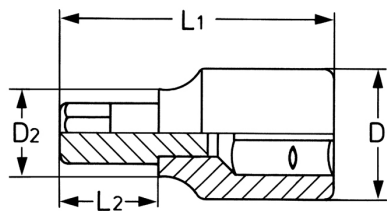

Screwdriver Socket for hexagon socket screws, 1/2", 7 mm - 100 mm

DIN 7422/ISO 1174, socket bodies: Chrome-Vanadium, CPP = chromium plated, fully polished, with ball retaining groove, bits: special steel, PH = phosphated

Details	
Code-No.	00050311383
6Kt inside mm	7
L1 mm	100
L2 mm	60
D1 mm	22,5
D2 mm	15,0
Weight	89

Details

Packaging unit	10
EAN	4024089003956
Packaging	cardboard