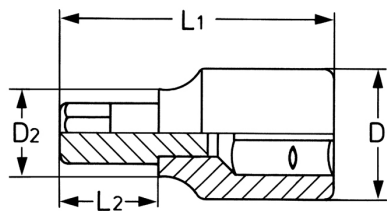

Screwdriver Socket for hexagon socket screws, 1/2", 8 mm - 120 mm

DIN 7422/ISO 1174, socket bodies: Chrome-Vanadium, CPP = chromium plated, fully polished, with ball retaining groove, bits: special steel, PH = phosphated

| Details | |
|---------------|-------------|
| Code-No. | 00050311283 |
| 6Kt inside mm | 8 |
| L1 mm | 120 |
| L2 mm | 80 |
| D1 mm | 22,5 |
| D2 mm | 15,0 |
| Weight | 99 |

Details

| | |
|----------------|---------------|
| Packaging unit | 10 |
| EAN | 4024089003949 |
| Packaging | cardboard |