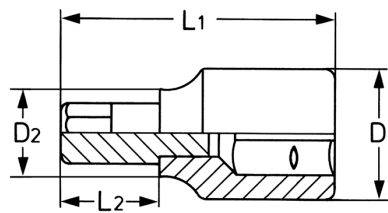

Screwdriver Socket for hexagon socket screws, 1/2", 8 mm - 120 mm

DIN 7422/ISO 1174, socket bodies: Chrome-Vanadium, CPP = chromium plated, fully polished, with ball retaining groove, bits: special steel, PH = phosphated

Details	
Code-No.	00050311283
6Kt inside mm	8
L1 mm	120
L2 mm	80
D1 mm	22,5
D2 mm	15,0
Weight	99

Details

Packaging unit	10
EAN	4024089003949
Packaging	cardboard