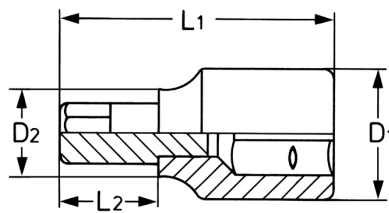

Screwdriver Socket for hexagon socket screws, 1/2", 8 mm - 120 mm

DIN 7422/ISO 1174, socket bodies: Chrome-Vanadium, CPP = chromium plated, fully polished, with ball retaining groove, bits: special steel, PH = phosphated

Details	
Code-No.	00050311283
6Kt inside mm	8
L1 mm	120
L2 mm	80
D1 mm	22,5
D2 mm	15,0
Weight	99

Details

Packaging unit	10
EAN	4024089003949
Packaging	cardboard