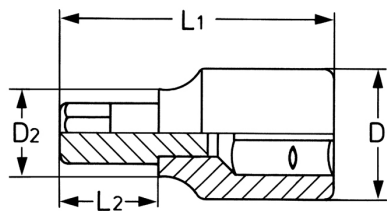

**Screwdriver Socket for hexagon socket screws, 1/2", 19 mm
- 60 mm**

DIN 7422/ISO 1174, socket bodies: Chrome-Vanadium, CPP = chromium plated, fully polished, with ball retaining groove, bits: special steel, PH = phosphated

Details	
Code-No.	00050310983
6Kt inside mm	19
L1 mm	60
L2 mm	20
D1 mm	24,0
D2 mm	30,0
Weight	188

Details

Packaging unit	10
EAN	4024089003918
Packaging	cardboard