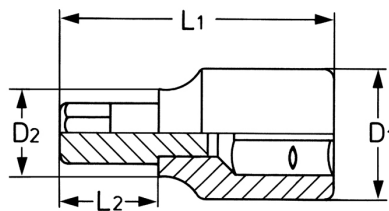

**Screwdriver Socket for hexagon socket screws, 1/2", 19 mm
- 60 mm**

DIN 7422/ISO 1174, socket bodies: Chrome-Vanadium, CPP = chromium plated, fully polished, with ball retaining groove, bits: special steel, PH = phosphated

Details	
Code-No.	00050310983
6Kt inside mm	19
L1 mm	60
L2 mm	20
D1 mm	24,0
D2 mm	30,0
Weight	188

Details

Packaging unit	10
EAN	4024089003918
Packaging	cardboard