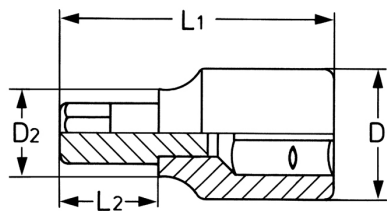

**Screwdriver Socket for hexagon socket screws, 1/2", 17 mm  
- 60 mm**

DIN 7422/ISO 1174, socket bodies: Chrome-Vanadium, CPP = chromium plated, fully polished, with ball retaining groove, bits: special steel, PH = phosphated

Details	
Code-No.	00050310883
6Kt inside mm	17
L1 mm	60
L2 mm	20
D1 mm	24,0
D2 mm	27,5
Weight	163