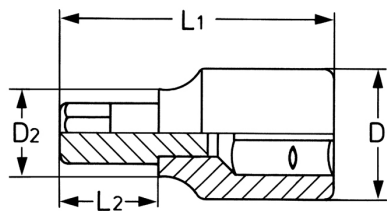

**Screwdriver Socket for hexagon socket screws, 1/2", 14 mm  
- 52 mm**

DIN 7422/ISO 1174, socket bodies: Chrome-Vanadium, CPP = chromium plated, fully polished, with ball retaining groove, bits: special steel, PH = phosphated

Details	
Code-No.	00050310783
6Kt inside mm	14
L1 mm	52
L2 mm	12
D1 mm	22,5
D2 mm	24,5
Weight	115

**Details**

Packaging unit	10
EAN	4024089003895
Packaging	cardboard