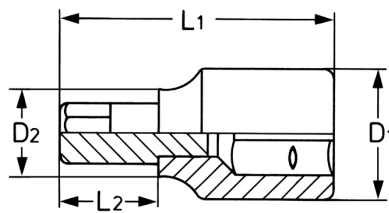

Screwdriver Socket for hexagon socket screws, 1/2", 8 mm - 52 mm

DIN 7422/ISO 1174, socket bodies: Chrome-Vanadium, CPP = chromium plated, fully polished, with ball retaining groove, bits: special steel, PH = phosphated

Details	
Code-No.	00050310483
6Kt inside mm	8
L1 mm	52
L2 mm	12
D1 mm	22,5
D2 mm	15,0
Weight	70

Details

Packaging unit	10
EAN	4024089003864
Packaging	cardboard