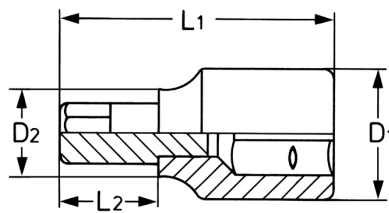

Screwdriver Socket for hexagon socket screws, 1/2", 6 mm - 52 mm

DIN 7422/ISO 1174, socket bodies: Chrome-Vanadium, CPP = chromium plated, fully polished, with ball retaining groove, bits: special steel, PH = phosphated

Details	
Code-No.	00050310383
6Kt inside mm	6
L1 mm	52
L2 mm	12
D1 mm	22,5
D2 mm	15,0
Weight	68

**Details**

Packaging unit	10
EAN	4024089003857
Packaging	cardboard