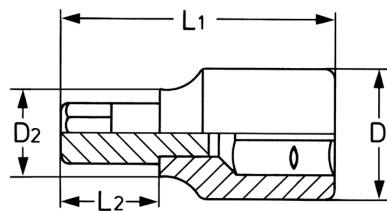

Screwdriver Socket for hexagon socket screws, 1/2", 4 mm - 52 mm

DIN 7422/ISO 1174, socket bodies: Chrome-Vanadium, CPP = chromium plated, fully polished, with ball retaining groove, bits: special steel, PH = phosphated

Details	
Code-No.	00050310183
6Kt inside mm	4
L1 mm	52
L2 mm	12
D1 mm	22,5
D2 mm	15,0
Weight	67

Details

Packaging unit	10
EAN	4024089003833
Packaging	cardboard