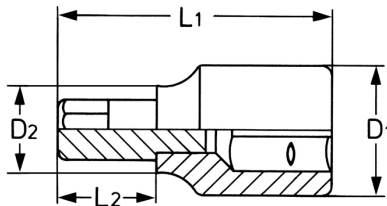

Screwdriver Socket for plain slot screws, 1/2", 8 x 1,6 mm

socket bodies: Chrome-Vanadium, CPP = chromium plated, fully polished, with ball retaining groove, bits: special steel, PH = phosphated

Details	
Code-No.	00050300283
	8
	1,6
L1 mm	62
L2 mm	22
D1 mm	22,5
D2 mm	18,0
Weight	77