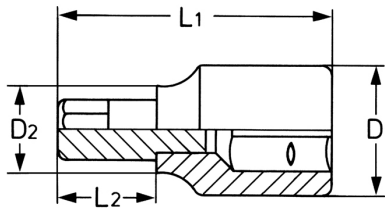

Screwdriver Socket for plain slot screws, 1/2", 8 x 1,2 mm

socket bodies: Chrome-Vanadium, CPP = chromium plated, fully polished, with ball retaining groove, bits: special steel, PH = phosphated

Details	
Code-No.	00050300183
	8
	1,2
L1 mm	62
L2 mm	22
D1 mm	22,5
D2 mm	16,0
Weight	71