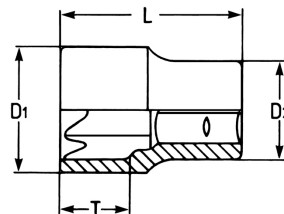

Socket, 1/2", E 14, for TORX-head screws

for Außen-TORX®-head screws, DIN 3124 / ISO 2725, Chrome-Vanadium, CPP = chromium plated, fully polished, with ball retaining groove

Details	
Code-No.	00050201483
E Torx	E 14
Torx mm	12,90
L mm	37
T mm	8,8
D1 mm	16,3
D2 mm	21,0
Weight	49