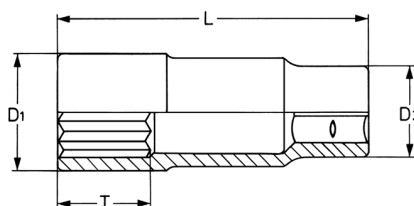

Socket, 1/2", extra deep, 30 mm

DIN 3124 / ISO 2725, Chrome-Vanadium, CP = chromium plated, head polished, extra deep, with ball retaining groove

Details	
Code-No.	00050193082
6Kt mm	30
L mm	80
T mm	32,0
D1 mm	40,0
D2 mm	27,0
Weight	265
Packaging unit	10