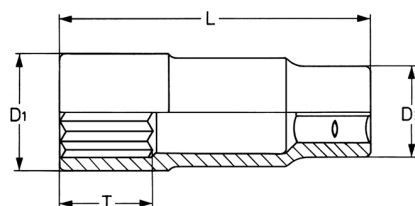

Socket, 1/2", extra deep, 30 mm

DIN 3124 / ISO 2725, Chrome-Vanadium, CP = chromium plated, head polished, extra deep, with ball retaining groove

Details	
Code-No.	00050193082
6Kt mm	30
L mm	80
T mm	32,0
D1 mm	40,0
D2 mm	27,0
Weight	265
Packaging unit	10