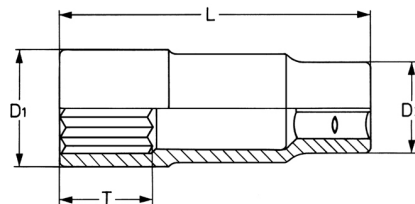

Socket, 1/2", extra deep, 27 mm

DIN 3124 / ISO 2725, Chrome-Vanadium, CP = chromium plated, head polished, extra deep, with ball retaining groove

Details	
Code-No.	00050192782
6Kt mm	27
L mm	80
T mm	27,0
D1 mm	36,8
D2 mm	26,3
Weight	240
Packaging unit	10