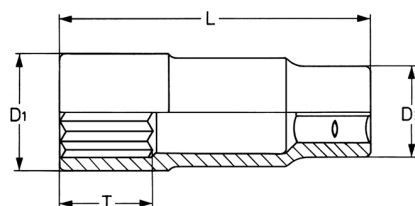

Socket, 1/2", extra deep, 27 mm

DIN 3124 / ISO 2725, Chrome-Vanadium, CP = chromium plated, head polished, extra deep, with ball retaining groove

Details	
Code-No.	00050192782
6Kt mm	27
L mm	80
T mm	27,0
D1 mm	36,8
D2 mm	26,3
Weight	240
Packaging unit	10