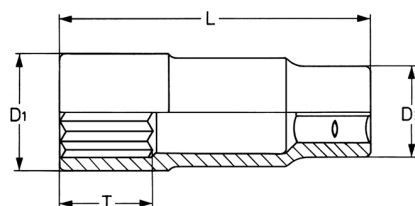

Socket, 1/2", extra deep, 26 mm

DIN 3124 / ISO 2725, Chrome-Vanadium, CP = chromium plated, head polished, extra deep, with ball retaining groove

Details	
Code-No.	00050192682
6Kt mm	26
L mm	80
T mm	24,0
D1 mm	35,2
D2 mm	25,8
Weight	240
Packaging unit	10