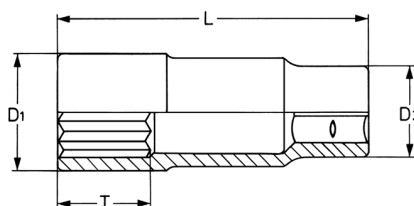

Socket, 1/2", extra deep, 22 mm

DIN 3124 / ISO 2725, Chrome-Vanadium, CP = chromium plated, head polished, extra deep, with ball retaining groove

Details	
Code-No.	00050192282
6Kt mm	22
L mm	80
T mm	23,0
D1 mm	30,5
D2 mm	23,5
Weight	175
Packaging unit	10