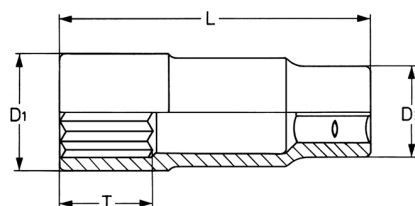

Socket, 1/2", extra deep, 21 mm

DIN 3124 / ISO 2725, Chrome-Vanadium, CP = chromium plated, head polished, extra deep, with ball retaining groove

Details	
Code-No.	00050192182
6Kt mm	21
L mm	80
T mm	18,0
D1 mm	29,1
D2 mm	23,5
Weight	165
Packaging unit	10