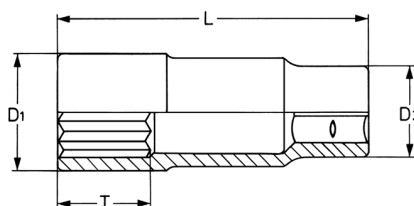

Socket, 1/2", extra deep, 17 mm

DIN 3124 / ISO 2725, Chrome-Vanadium, CP = chromium plated, head polished, extra deep, with ball retaining groove

Details	
Code-No.	00050191782
6Kt mm	17
L mm	80
T mm	15,0
D1 mm	24,0
D2 mm	23,0
Weight	135
Packaging unit	10