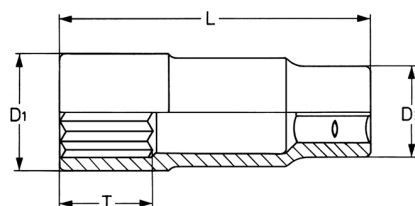

Socket, 1/2", extra deep, 16 mm

DIN 3124 / ISO 2725, Chrome-Vanadium, CP = chromium plated, head polished, extra deep, with ball retaining groove

Details	
Code-No.	00050191682
6Kt mm	16
L mm	80
T mm	16,0
D1 mm	22,8
D2 mm	23,5
Weight	160
Packaging unit	10