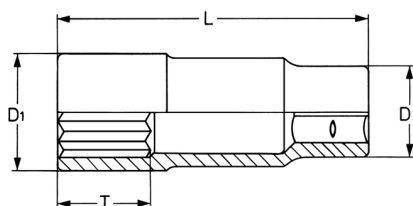

Socket, 1/2", extra deep, 15 mm

DIN 3124 / ISO 2725, Chrome-Vanadium, CP = chromium plated, head polished, extra deep, with ball retaining groove

Details	
Code-No.	00050191582
6Kt mm	15
L mm	80
T mm	16,0
D1 mm	21,5
D2 mm	23,0
Weight	150
Packaging unit	10