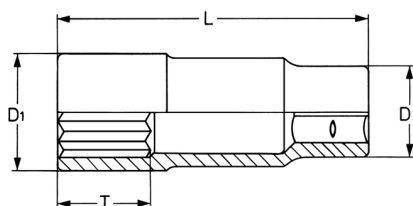

Socket, 1/2", extra deep, 14 mm

DIN 3124 / ISO 2725, Chrome-Vanadium, CP = chromium plated, head polished, extra deep, with ball retaining groove

| Details | |
|----------------|-------------|
| Code-No. | 00050191482 |
| 6Kt mm | 14 |
| L mm | 80 |
| T mm | 15,0 |
| D1 mm | 20,2 |
| D2 mm | 23,0 |
| Weight | 130 |
| Packaging unit | 10 |