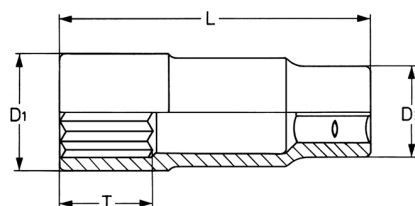

Socket, 1/2", extra deep, 13 mm

DIN 3124 / ISO 2725, Chrome-Vanadium, CP = chromium plated, head polished, extra deep, with ball retaining groove

Details	
Code-No.	00050191382
6Kt mm	13
L mm	80
T mm	12,0
D1 mm	18,9
D2 mm	23,0
Weight	125
Packaging unit	10