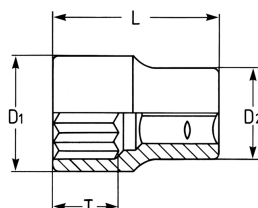

Socket, 1/2", 34 mm

DIN 3124 / ISO 2725, Chrome-Vanadium, CPP = chromium plated, fully polished, with ball retaining groove

Details	
Code-No.	00050003483
6Kt mm	34
L mm	43
T mm	18,0
D1 mm	45,0
D2 mm	29,0
Weight	192
Packaging unit	10
EAN	4024089002676