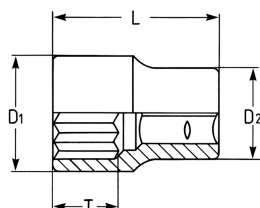

Socket, 1/2", 34 mm

DIN 3124 / ISO 2725, Chrome-Vanadium, CPP = chromium plated, fully polished, with ball retaining groove

Details	
Code-No.	00050003483
6Kt mm	34
L mm	43
T mm	18,0
D1 mm	45,0
D2 mm	29,0
Weight	192
Packaging unit	10
EAN	4024089002676