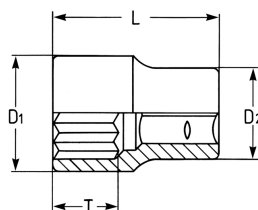

Socket, 1/2", 32 mm

DIN 3124 / ISO 2725, Chrome-Vanadium, CPP = chromium plated, fully polished, with ball retaining groove

Details	
Code-No.	00050003283
6Kt mm	32
L mm	43
T mm	18,0
D1 mm	42,4
D2 mm	29,0
Weight	175
Packaging unit	10
EAN	4024089002652