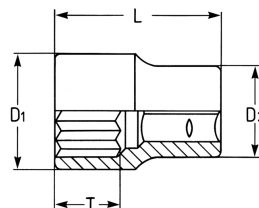

Socket, 1/2", 29 mm

DIN 3124 / ISO 2725, Chrome-Vanadium, CPP = chromium plated, fully polished, with ball retaining groove

Details	
Code-No.	00050002983
6Kt mm	29
L mm	43
T mm	18,0
D1 mm	38,8
D2 mm	31,0
Weight	180
Packaging unit	10
EAN	4024089002638