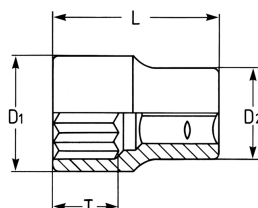

Socket, 1/2", 28 mm

DIN 3124 / ISO 2725, Chrome-Vanadium, CPP = chromium plated, fully polished, with ball retaining groove

Details	
Code-No.	00050002883
6Kt mm	28
L mm	43
T mm	18,0
D1 mm	37,7
D2 mm	30,0
Weight	155
Packaging unit	10
EAN	4024089002621