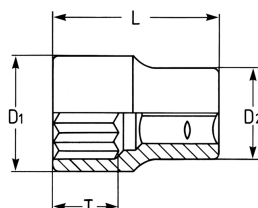

Socket, 1/2", 24 mm

DIN 3124 / ISO 2725, Chrome-Vanadium, CPP = chromium plated, fully polished, with ball retaining groove

Details	
Code-No.	00050002483
6Kt mm	24
L mm	43
T mm	18,0
D1 mm	32,8
D2 mm	26,0
Weight	110
Packaging unit	10
EAN	4024089002584