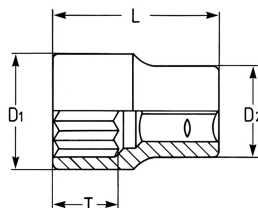

Socket, 1/2", 23 mm

DIN 3124 / ISO 2725, Chrome-Vanadium, CPP = chromium plated, fully polished, with ball retaining groove

Details	
Code-No.	00050002383
6Kt mm	23
L mm	43
T mm	18,0
D1 mm	31,6
D2 mm	25,0
Weight	105
Packaging unit	10
EAN	4024089002560