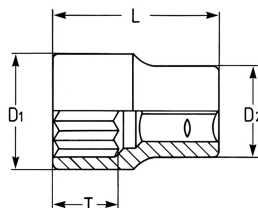

Socket, 1/2", 21 mm

DIN 3124 / ISO 2725, Chrome-Vanadium, CPP = chromium plated, fully polished, with ball retaining groove

Details	
Code-No.	00050002183
6Kt mm	21
L mm	40
T mm	15,0
D1 mm	28,8
D2 mm	23,0
Weight	79
Packaging unit	10
EAN	4024089002546