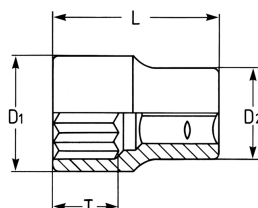

Socket, 1/2", 20 mm

DIN 3124 / ISO 2725, Chrome-Vanadium, CPP = chromium plated, fully polished, with ball retaining groove

Details	
Code-No.	00050002083
6Kt mm	20
L mm	40
T mm	15,0
D1 mm	27,8
D2 mm	23,0
Weight	79
Packaging unit	10
EAN	4024089002539