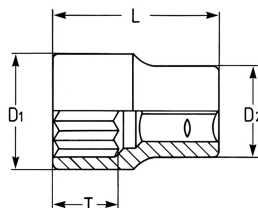

## Socket, 1/2", 19 mm

DIN 3124 / ISO 2725, Chrome-Vanadium, CPP = chromium plated, fully polished, with ball retaining groove

Details	
Code-No.	00050001983
6Kt mm	19
L mm	40
T mm	15,0
D1 mm	26,5
D2 mm	23,0
Weight	74
Packaging unit	10
EAN	4024089002522