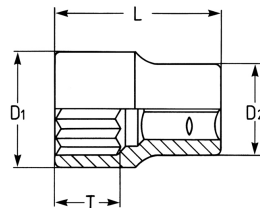

## Socket, 1/2", 17 mm

DIN 3124 / ISO 2725, Chrome-Vanadium, CPP = chromium plated, fully polished, with ball retaining groove

Details	
Code-No.	00050001783
6Kt mm	17
L mm	40
T mm	15,0
D1 mm	24,0
D2 mm	23,0
Weight	68
Packaging unit	10
EAN	4024089002492