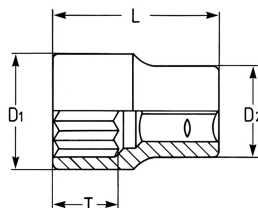

Socket, 1/2", 14 mm

DIN 3124 / ISO 2725, Chrome-Vanadium, CPP = chromium plated, fully polished, with ball retaining groove

Details	
Code-No.	00050001483
6Kt mm	14
L mm	40
T mm	15,0
D1 mm	20,3
D2 mm	22,5
Weight	58
Packaging unit	10
EAN	4024089002430