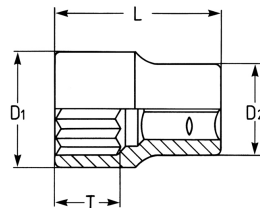

## Socket, 1/2", 11 mm

DIN 3124 / ISO 2725, Chrome-Vanadium, CPP = chromium plated, fully polished, with ball retaining groove

Details	
Code-No.	00050001183
6Kt mm	11
L mm	40
T mm	15,0
D1 mm	16,4
D2 mm	22,5
Weight	55
Packaging unit	10
EAN	4024089002379